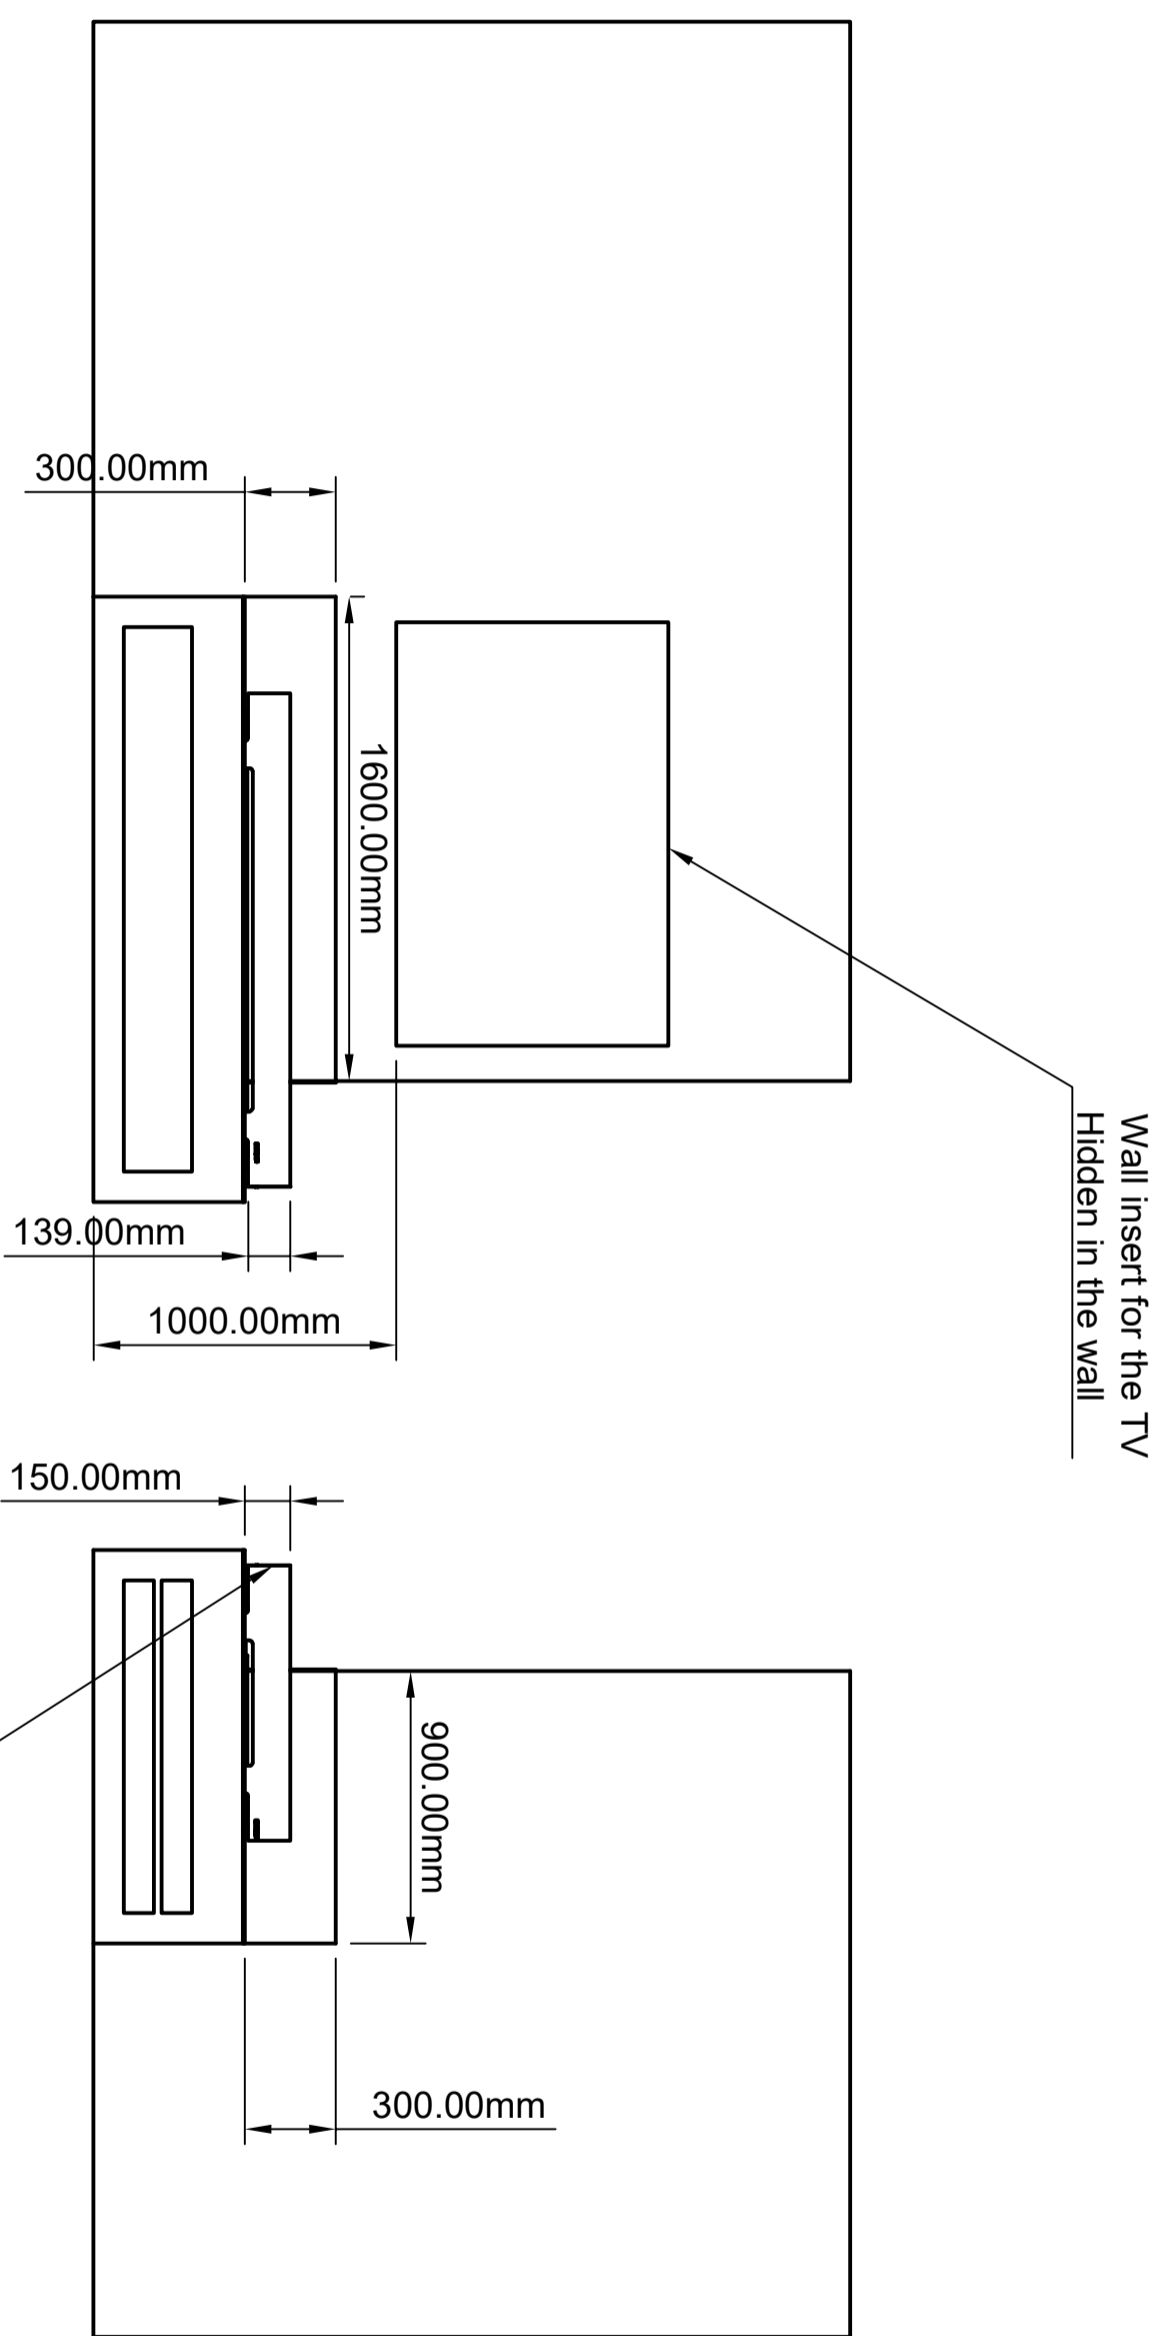

This year we celebrate 10 years

I recommend glass shield 150mm

The drawing is subject to copyright Biopasja Sp. z o.o. Industrial design protection own by Biopasja Sp. z o.o RCD002681213

LOOKING FOR PRICES - SEE ON QUALITY AND SAFETY WE STANDS FOR 10 YEARS OF EXPERIENCE